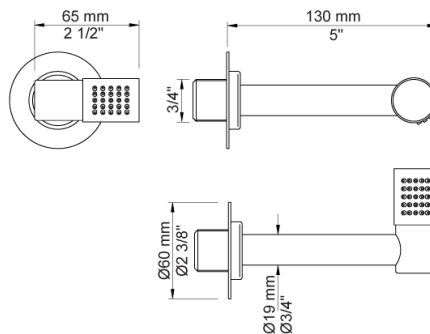

--

Date:
-------

Client:
---------

Project:
----------

**080**

130 mm head shower. 60 mm cover flange included.

**Flow**

	<b>Bar:</b>	<b>1.0</b>	<b>2.0</b>	<b>3.0</b>	<b>4.0</b>	<b>5.0</b>
080 <sup>1)</sup>	(l/min)	8.1	11.4	14.0	16.2	18.1

<sup>1)</sup> USA: Flow restricted to 1.8 gpm (7.0 l/min)

**Available in colors**

Color 02, Grey	Color 17, Gloss black
Color 04, Light blue	Color 18, White
Color 05, Orange	Color 19, Natural brass
Color 06, Light green	Color 20, Brushed chrome
Color 08, Yellow	Color 21, Carmine red
Color 09, Dark grey	Color 25, Pink
Color 12, Mocca	Color 27, Matt black
Color 14, Bright red	Color 28, Matt white
Color 15, Dark blue	Color 40, Brushed stainless steel
Color 16, Polished chrome	